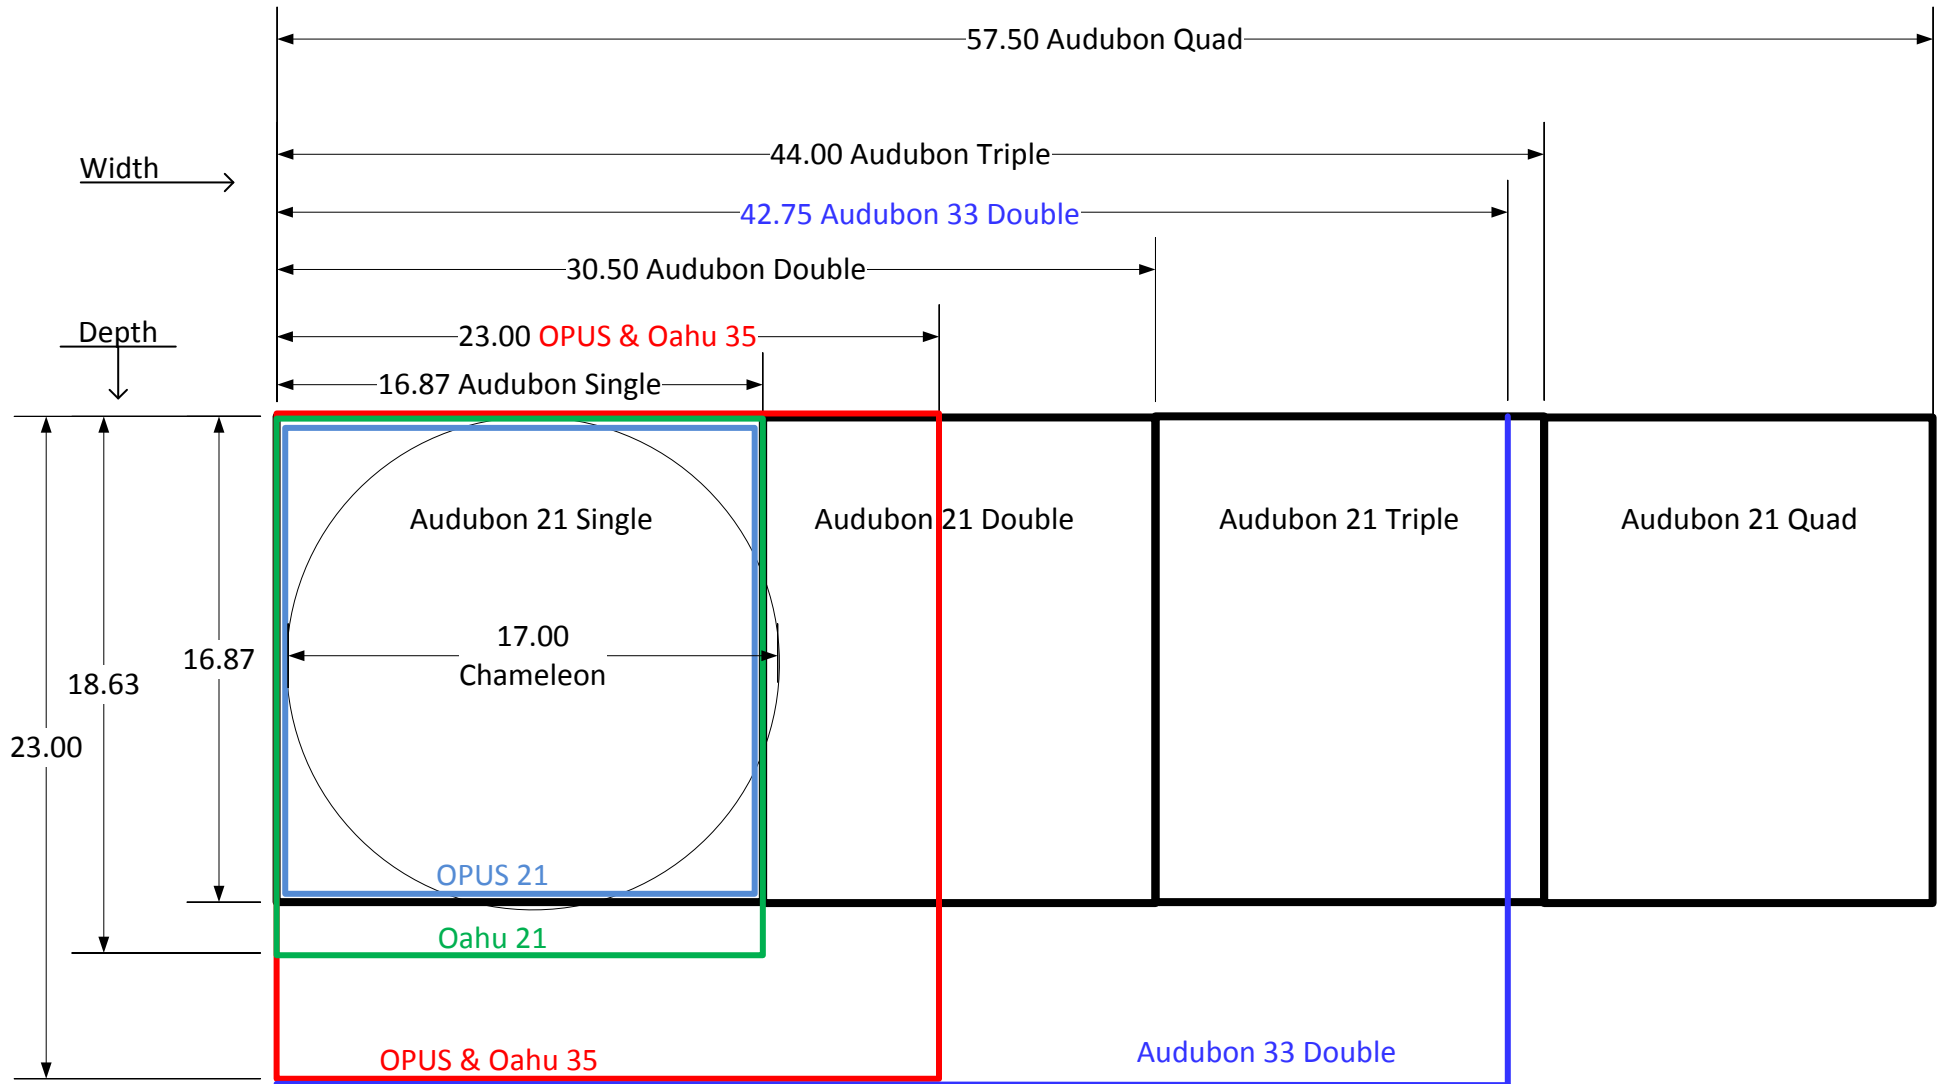

DeepStream Designs

Recycling and Trash Bin Comparative Foot Print

Plan View

Bin Height
 Audubon & Chameleon = 31.5"
 OPUS & Oahu = 42.5"